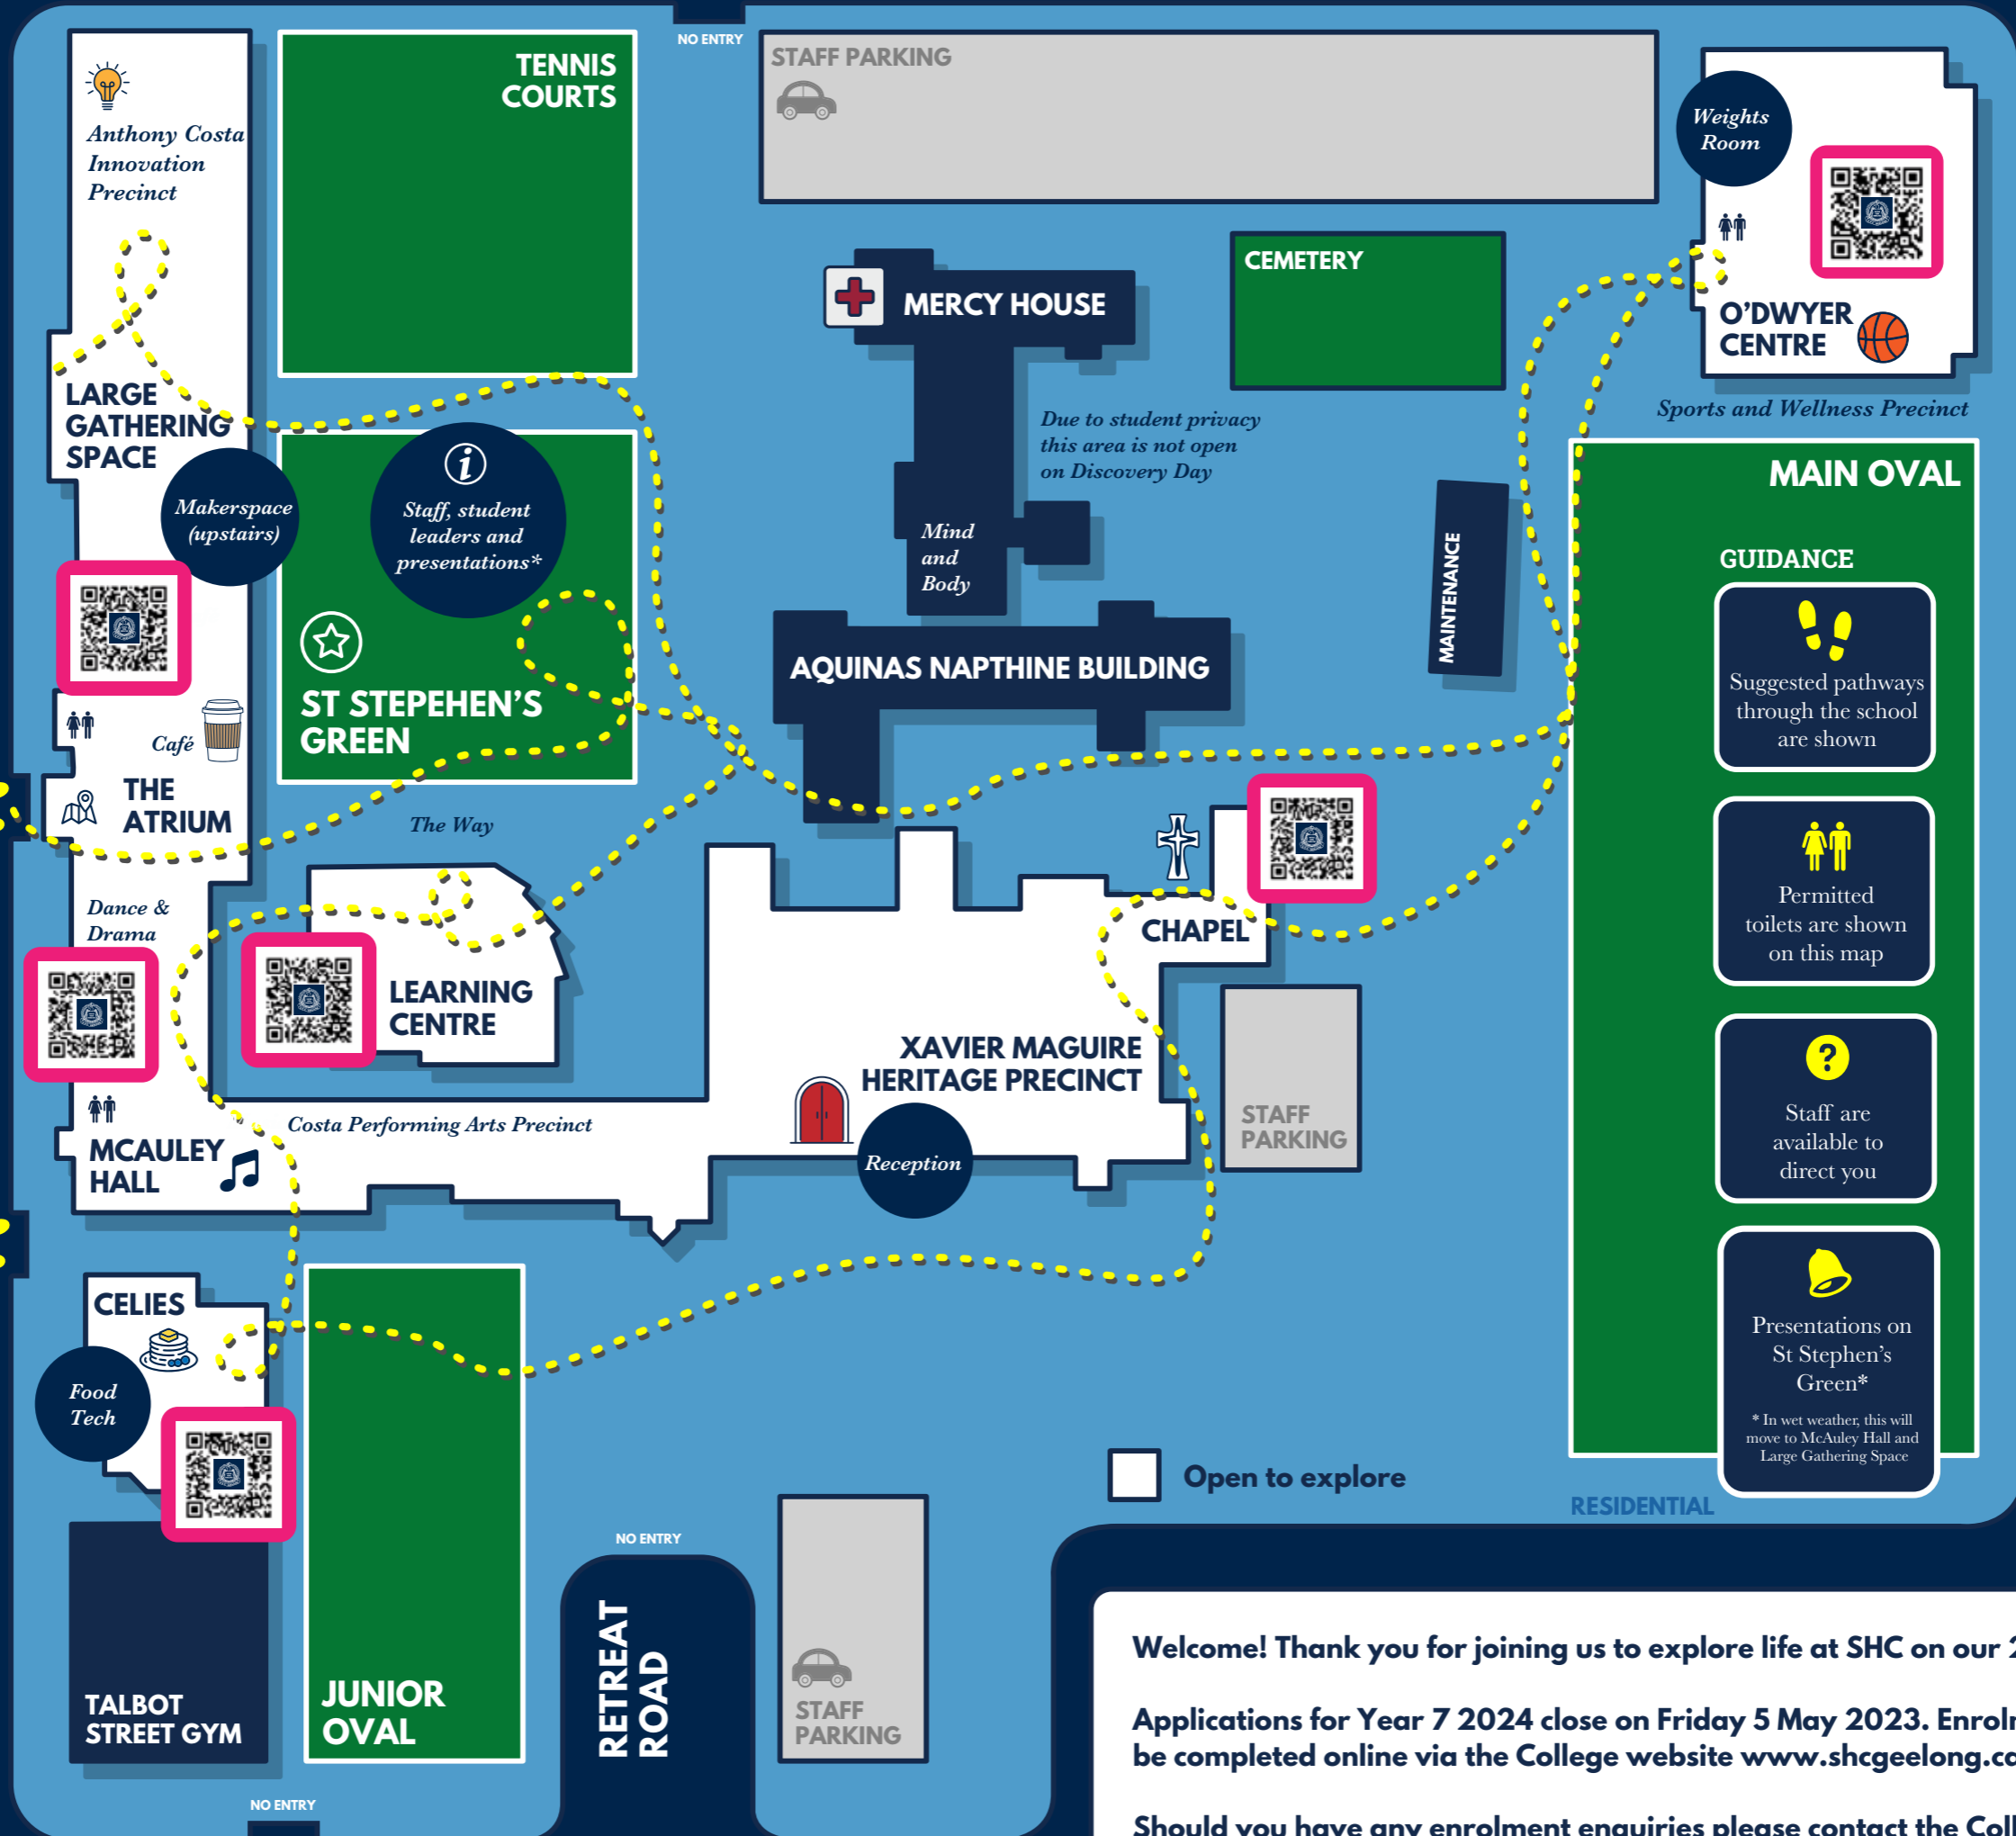

# DISCOVERY DAY 2023

FRIDAY 24 MARCH

Sacred Heart College  
GEE LONG

APHRASIA STREET

GEORGE STREET

Entry

PLEASE SIGN IN ON ARRIVAL

Entry

TALBOT STREET

RETREAT ROAD

RESIDENTIAL

Open to explore

### MAIN OVAL

**GUIDANCE**

- Suggested pathways through the school are shown
- Permitted toilets are shown on this map
- Staff are available to direct you
- Presentations on St Stephen's Green\*  
\* In wet weather, this will move to McAuley Hall and Large Gathering Space

SCAN FOR EVENT SCHEDULE AND 360° VIEWS

READ ABOUT SCHOOL LIFE IN 'WELCOME TO SHC'

LAUNCH SHC'S MAPTIVATE FOR SCHOOL HISTORY

Welcome! Thank you for joining us to explore life at SHC on our 2023 Discovery Day!